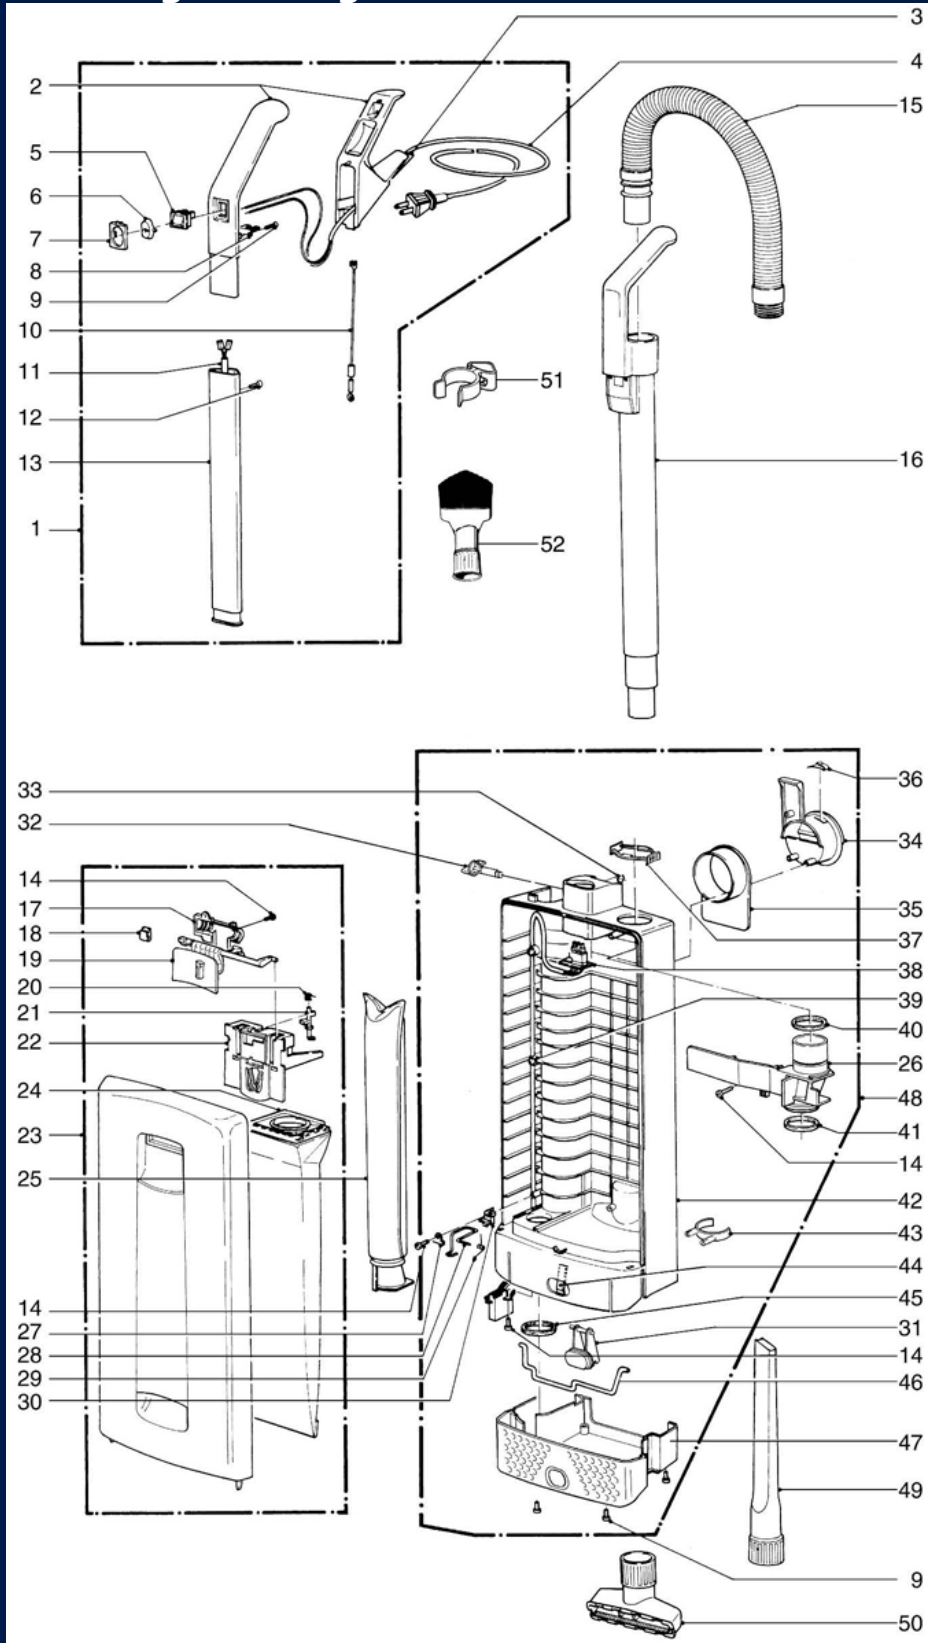

Sebo Automatic X4 & X5

#9501AM X4
Onyx/Silver
#9577AM X4
Blue/Yellow

#9558AM X4
Red/Gray
#9580AM X5
White/Gray

#9570AM X4
White/Gray
#9587AM X5
Blue/Yellow

#9574AM X4
Spring Green

Bag Housing with Handle Schematic